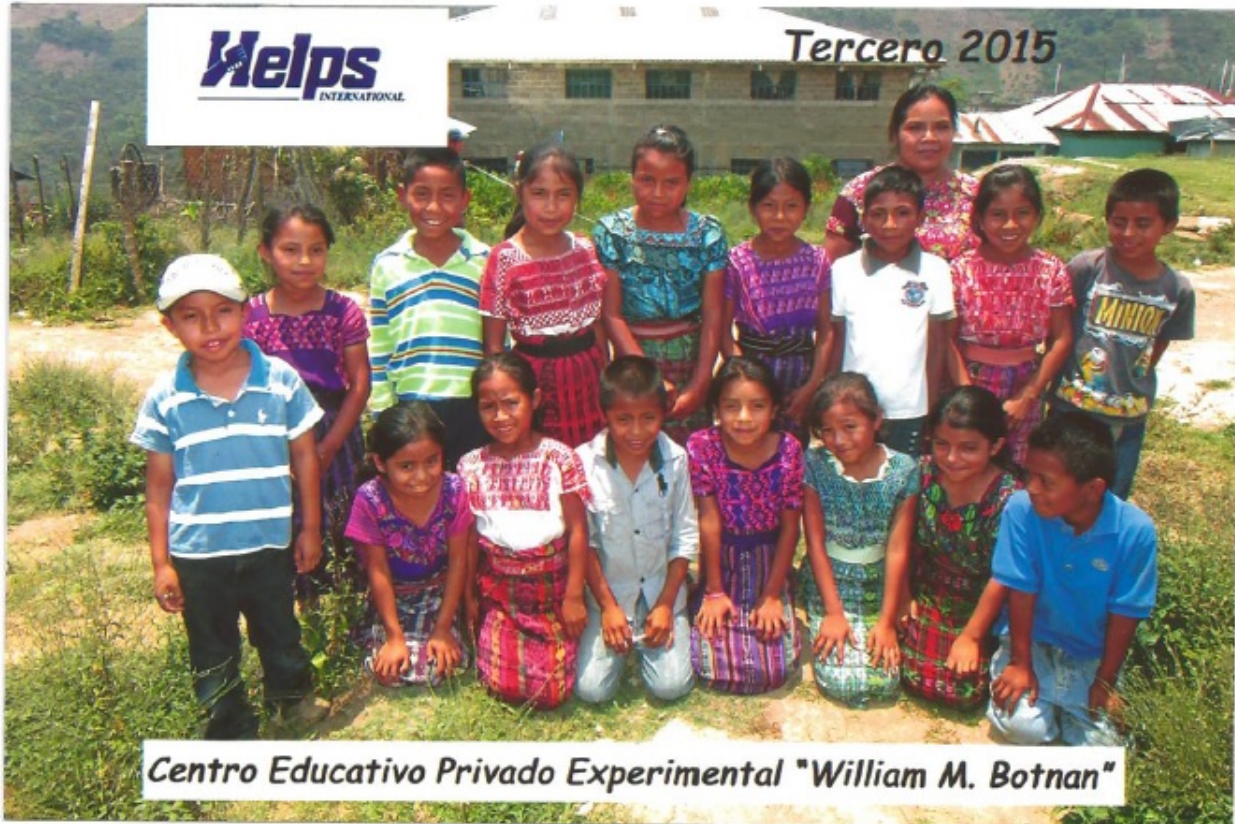

HELPS Partners in Education Program (PEP)

Altrusa Richardson provides continued funding for the education of Senayda in Guatemala.